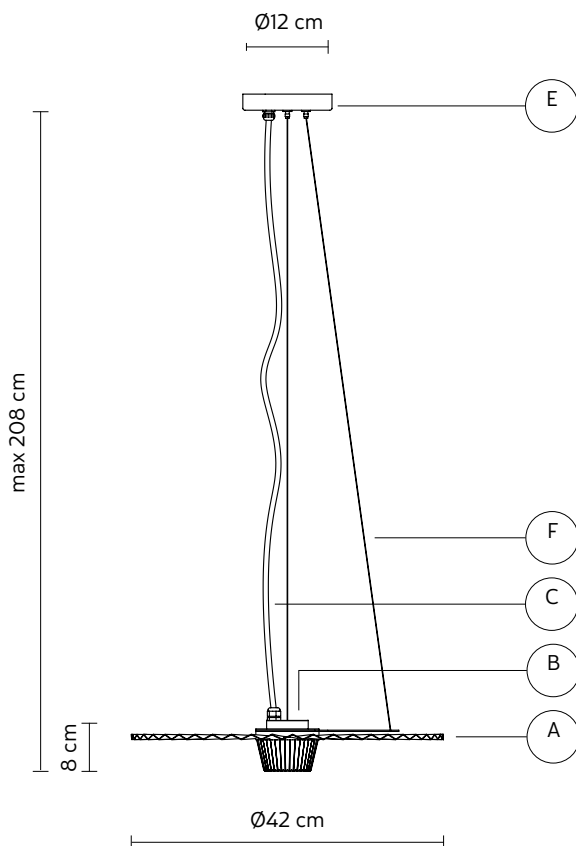

CEILING CUP "E"

material metal
colour matt black

ELECTRICAL CABLE "C"

colour black

SUSPENSION CABLE "F"

material steel

ELECTRICAL SYSTEM

source LED 13W dimmable
1200 lumen 3000K
CRI ≥ 80 class A+

PACKAGING

n° cartons 1
net weight/kg 1,9
gross weight/kg 3,6
packaging/cm 67x73x18,5

LIGHT EMISSION

unidirectional

direct
filtered
indirect
absence

COMPLIANT WITH

IEC 60598-1:2014
EN 60598-1:2015

degree of protection IP65
LED equipped